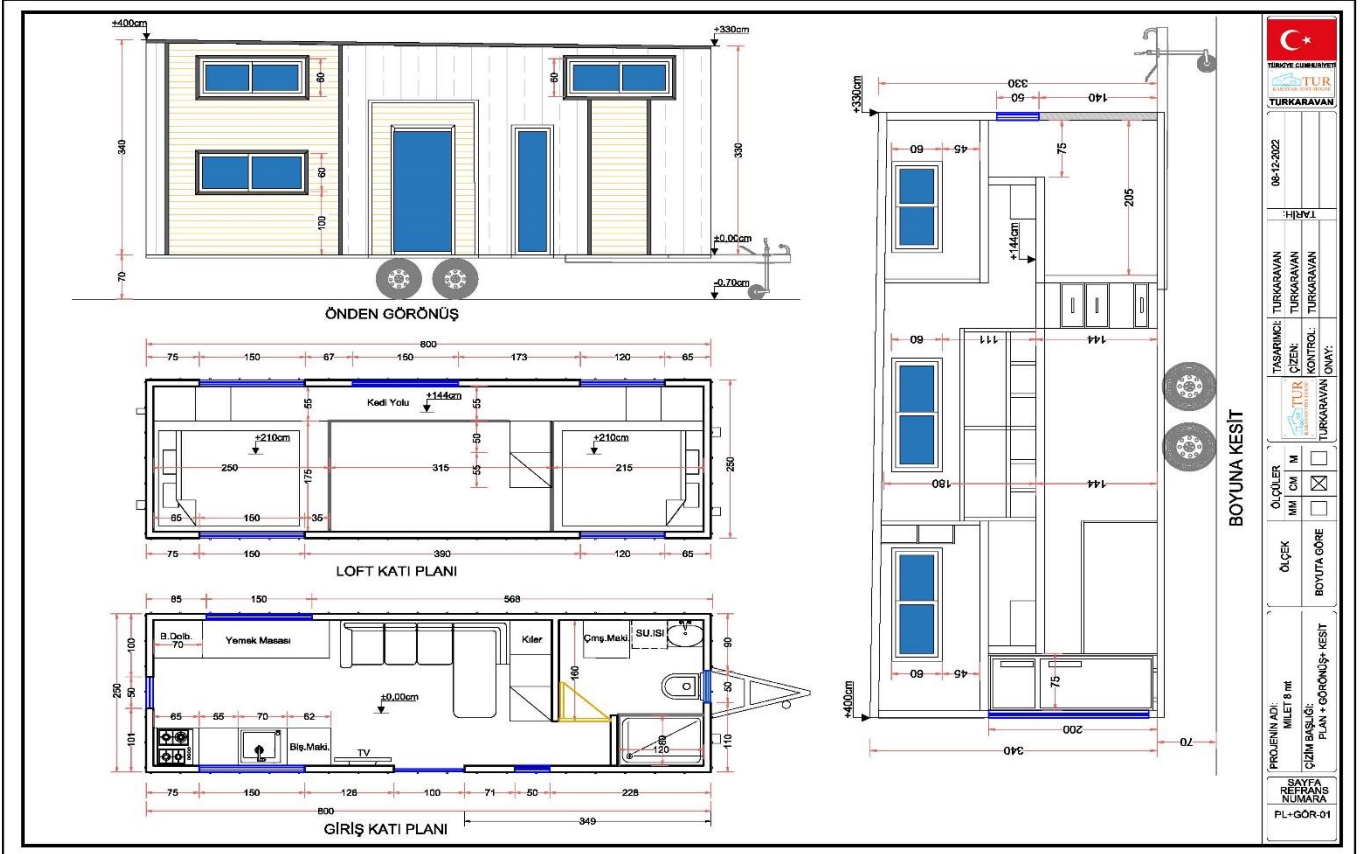

TUR TINY HOUSE
MİLET 8 mt

TUR TINY HOUSE
MILET 8 mt